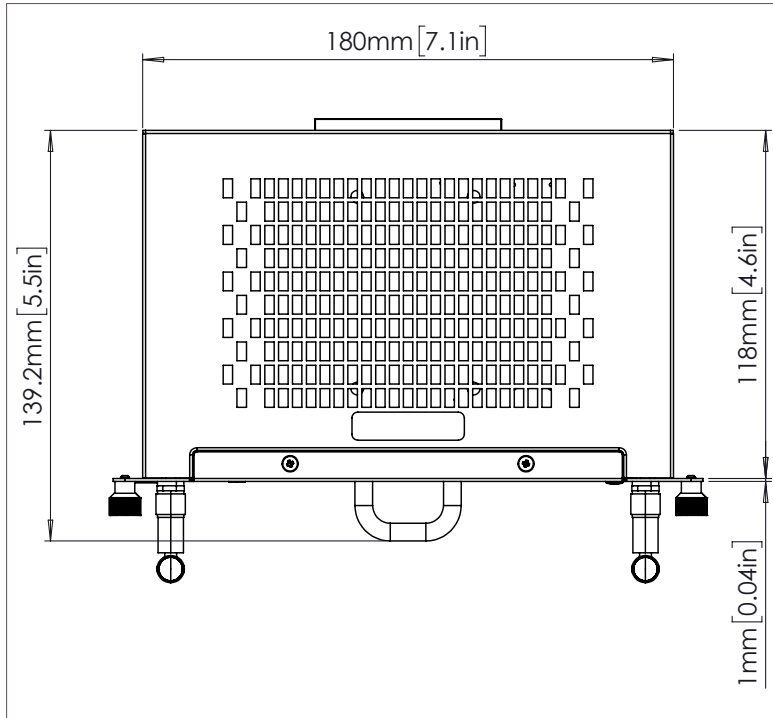

Promethean Chromebox OPS

TECHNICAL DRAWINGS

Top