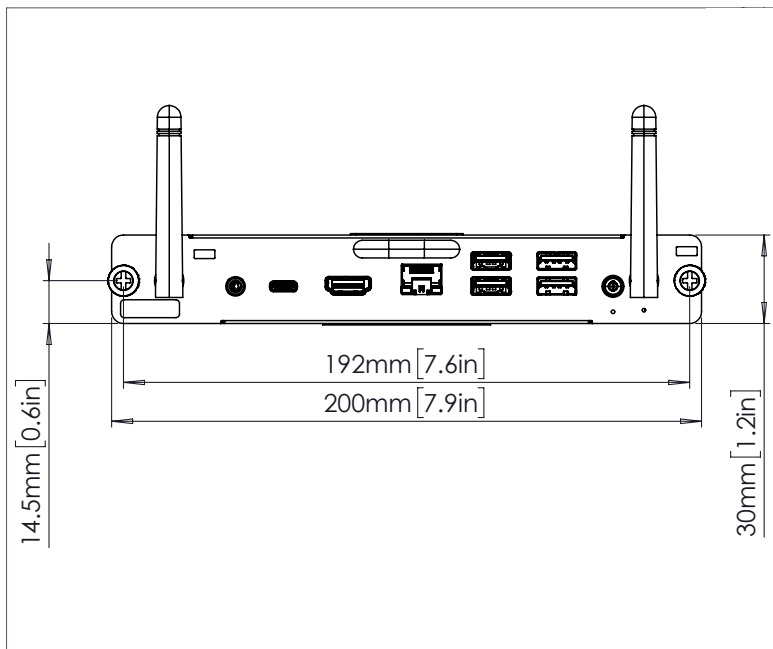

Promethean Chromebox OPS

TECHNICAL DRAWINGS

Front