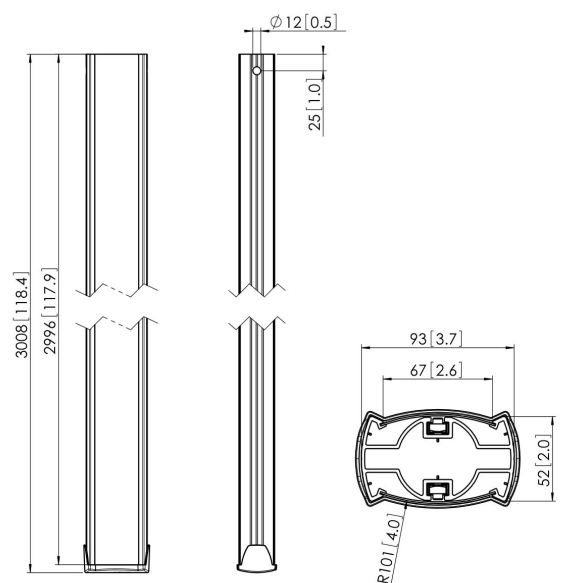

PUC 2530 Pole 300 cm (black)

The PUC 2530 is a 300 cm pole and is a part of the modular Connect-it system with which you can create a ceiling solution for medium- to large-sized displays.

PUC 2530 Pole 300 cm (black)

Specifications

Article number (SKU)	7225300
Colour	Black
EAN single box	8712285329388
Length	3000
TÜV certified	Yes
Guarantee	5 years
Max. weight load (kg)	80
Back-to-back displays	True
Conned It exceptions	2x if inches gte 65